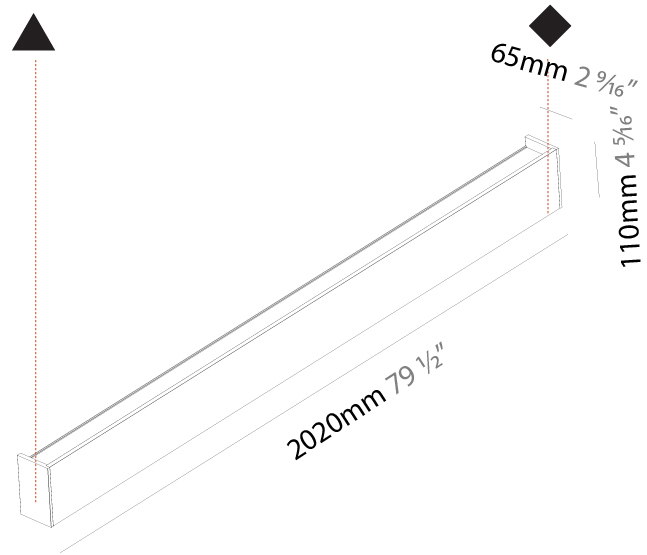

GENERAL

Series: Never Ending
Brand: Prolicht
Division: Architectural
Mounting Type: Surface
Mounting Location: Wall
Subcategory: Profile

PHYSICAL

Shape: Rectangle
Length (mm): 2020
Length (in): 79 1/2
Height (mm): 110
Depth (mm): 65
Height (in): 4 5/16
Depth (in): 4 5/16
Light Distribution: Direct / Indirect
Weight (kg): 7.2
Weight (lbs): 15.87
Diffuser: PMMA - Opal
Fixture Finish: ANA / SSR / BKV / CWI / CRY / HAB / MSR / UFT / ITA / RUA / OGR / FTG / MYG / RWR / LOD / PUS / FRO / FUP / KIA / POP / BLS / SPG / MEY / GOH / GUM / CHC / COM / ABZ / JAG / OBR / MOS / ROR
Fixture Material: Extruded Aluminum

ELECTRICAL

Lamp Type: LED (Zhaga Standard)
Input Wattage (W): 35
Total Output Wattage (W): 28 / 25.9 (3500K)
Dimming: Non-Dimming / Phase Dimming (120Vac only) / 0-10V Dimming
Driver Included: Yes
Driver Location: Integrated
Driver Type: Constant Current - 120 / 277Vac
Driver Class: Class 2
Input Voltage (V): 120 - 277
Constant Current (MA): 350 / 875 (3500K)

LED

Color Temperature (°K): 3000 / 3500 / 4000
Max. Delivered Lumen (lm): 2140 / 2215 / 2260
CRI: >80 CRI
Lamp Life (hrs): 50000

OPTICAL

RATINGS AND CERTIFICATIONS

Certified By: Certified for North American Standards
IP rating: IP20

PROJECT
TYPE
SPECIFIER
QUANTITY
DATE