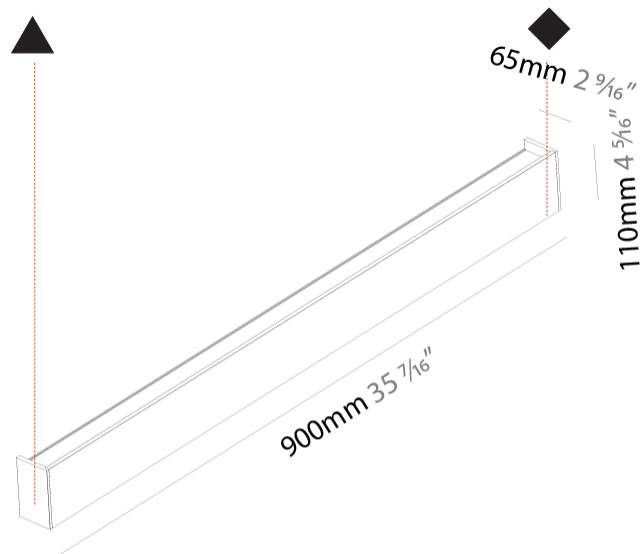

GENERAL

Series: Never Ending
Brand: Prolicht
Division: Architectural
Mounting Type: Surface
Mounting Location: Wall
Subcategory: Profile

PHYSICAL

Shape: Rectangle
Length (mm): 900
Length (in): 35 ⁷/₁₆
Height (mm): 110
Depth (mm): 65
Height (in): 4 ⁵/₁₆
Depth (in): 2 ⁷/₁₆
Light Distribution: Direct / Indirect
Weight (kg): 3.5
Weight (lbs): 7.71
Diffuser: PMMA - Opal
Fixture Finish: ANA / SSR / BKV / CWI / CRY / HAB / MSR / UFT / ITA / RUA / OGR / FTG / MYG / RWR / LOD / PUS / FRO / FUP / KIA / POP / BLS / SPG / MEY / GOH / GUM / CHC / COM / ABZ / JAG / OBR / MOS / ROR
Fixture Material: Extruded Aluminum

ELECTRICAL

Lamp Type: LED (Zhaga Standard)
Input Wattage (W): 15
Total Output Wattage (W): 12 / 11.1 (3500K)
Dimming: Non-Dimming / Phase Dimming (120Vac only) / 0-10V Dimming
Driver Included: Yes
Driver Location: Integrated
Driver Type: Constant Current - 120 / 277Vac
Driver Class: Class 2
Input Voltage (V): 120 - 277
Constant Current (MA): 350 / 375 (3500K)

LED

Color Temperature (°K): 3000 / 3500 / 4000
Max. Delivered Lumen (lm): 920 / 951 / 970
CRI: >80 CRI
Lamp Life (hrs): 50000

OPTICAL

RATINGS AND CERTIFICATIONS

Certified By: Certified for North American Standards
IP rating: IP20

PROJECT
TYPE
SPECIFIER
QUANTITY
DATE