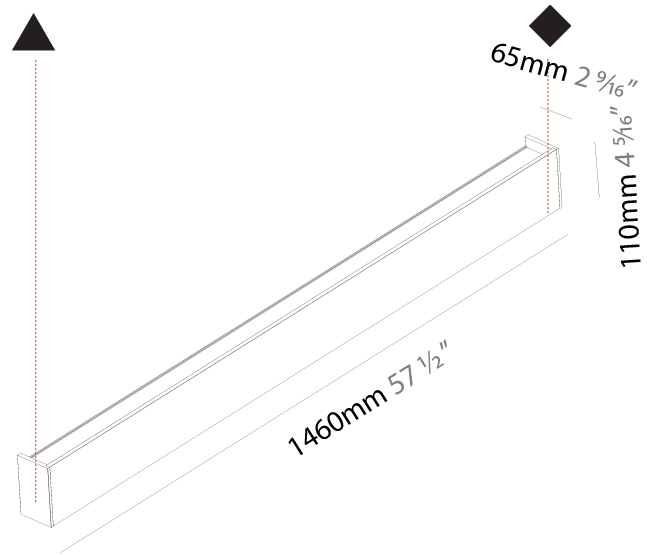

GENERAL

Series: Never Ending
Brand: Prolicht
Division: Architectural
Mounting Type: Surface
Mounting Location: Wall
Subcategory: Profile

PHYSICAL

Shape: Rectangle
Length (mm): 1460
Length (in): 57 ½
Height (mm): 110
Height (in): 4 ⅝
Extension (mm): 65
Extension (in): 2 ⅞
Light Distribution: Direct / Indirect
Weight (kg): 5.3
Weight (lbs): 11.68
Diffuser: PMMA - Opal
Fixture Finish: ANA / SSR / BKV / CWI / CRY / HAB / MSR / UFT / ITA / RUA / OGR / FTG / MYG / RWR / LOD / PUS / FRO / FUP / KIA / POP / BLS / SPG / MEY / GOH / GUM / CHC / COM / ABZ / JAG / OBR / MOS / ROR
Fixture Material: Extruded Aluminum

ELECTRICAL

Lamp Type: LED (Zhaga Standard)
Input Wattage (W): 25
Total Output Wattage (W): 20 / 18.5 (3500K)
Dimming: Non-Dimming / Phase Dimming (120Vac only) / 0-10V Dimming
Driver Included: Yes
Driver Location: Integrated
Driver Type: Constant Current - 120/277Vac
Driver Class: Class 2
Input Voltage (V): 120 - 277
Constant Current (MA): 350 / 625 (3500K)

LED

Color Temperature (°K): 3000 / 3500 / 4000
Max. Delivered Lumen (lm): 1530 / 1578 / 1610
CRI: >80 CRI
Lamp Life (hrs): 50000

OPTICAL

RATINGS AND CERTIFICATIONS

Certified By: Certified for North American Standards
IP rating: IP20

PROJECT
TYPE
SPECIFIER
QUANTITY
DATE